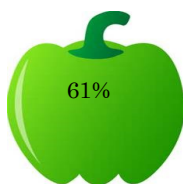

Weekly News

Friday 18th November 2016

School Council News

The school council are really pleased to see everyone making that extra effort to make healthy choices. They have also made the staff think about their snacks!

This week our Green Pepper percentage is

How we keep you Up-dated

In order to keep all of our parents as informed and updated as possible we encourage you to regularly check our **school website**. We have updated the About section so that all letters now sent home will also be available to view online. The weekly newsletter will be sent home with children each Friday and also added to the website.

National Anti-Bully Week

Anti-Bullying Week in England is coordinated by the Anti-Bullying Alliance and took place this week.

The theme this year is:

'Power for Good' with the following key aims:

- •To support children and young people to use their **Power for Good** –

by understanding the ways in which they are powerful and encouraging individual and collective action to stop bullying and create the best world possible.

Each class has spent time reflecting on what it means to be a good friend, how to deal with situations that make them feel unhappy and who to talk to when they need help. The QR Code will direct you to the website to talk some more with your child at home about how you as a family can deal with situations should they arise.